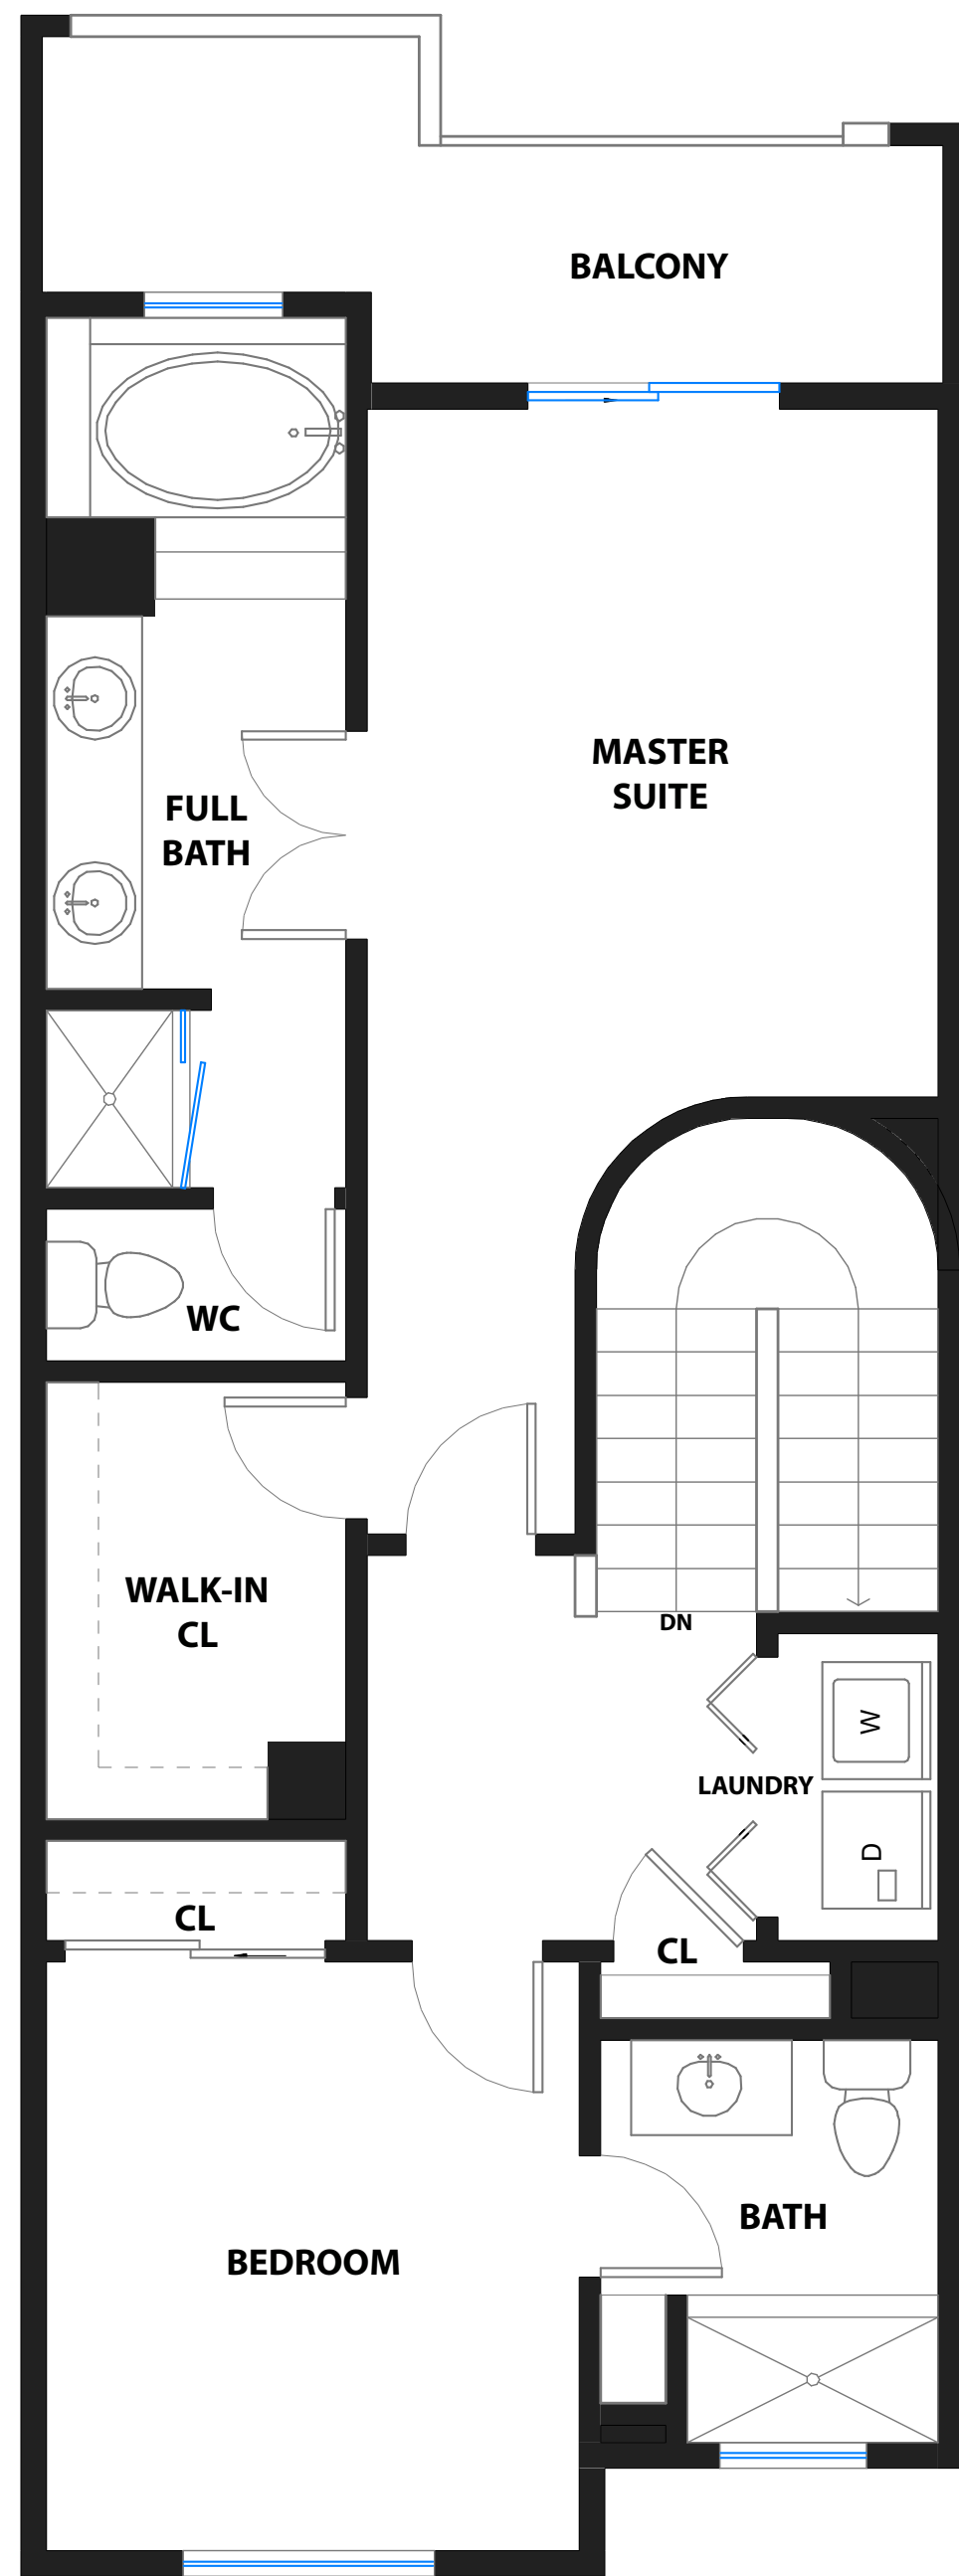

# 903 EMERALD BAY LANE

FOSTER CITY, CALIFORNIA

UPPER LEVEL

MAIN LEVEL

LOWER LEVEL