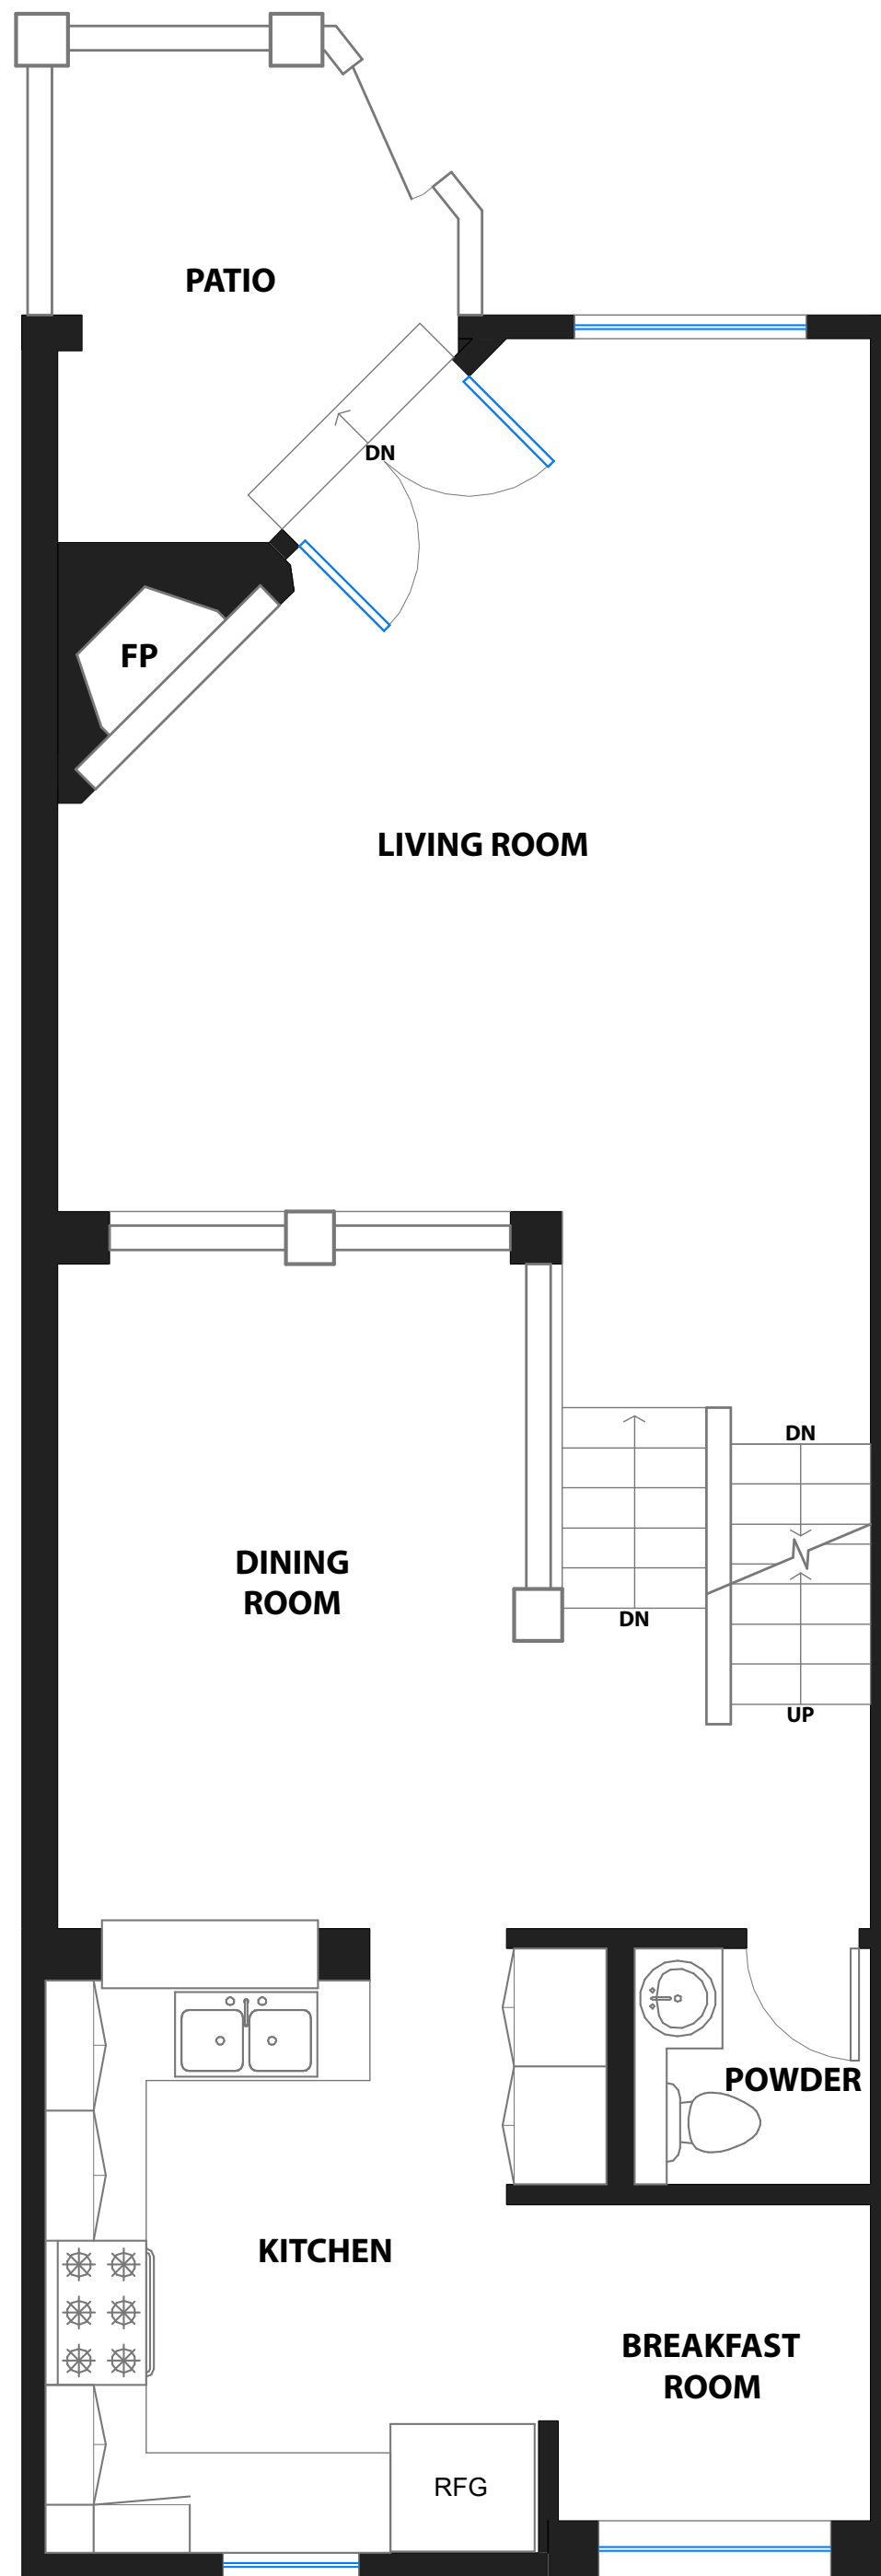

# 903 EMERALD BAY LANE

FOSTER CITY, CALIFORNIA

UPPER LEVEL

MAIN LEVEL

LOWER LEVEL